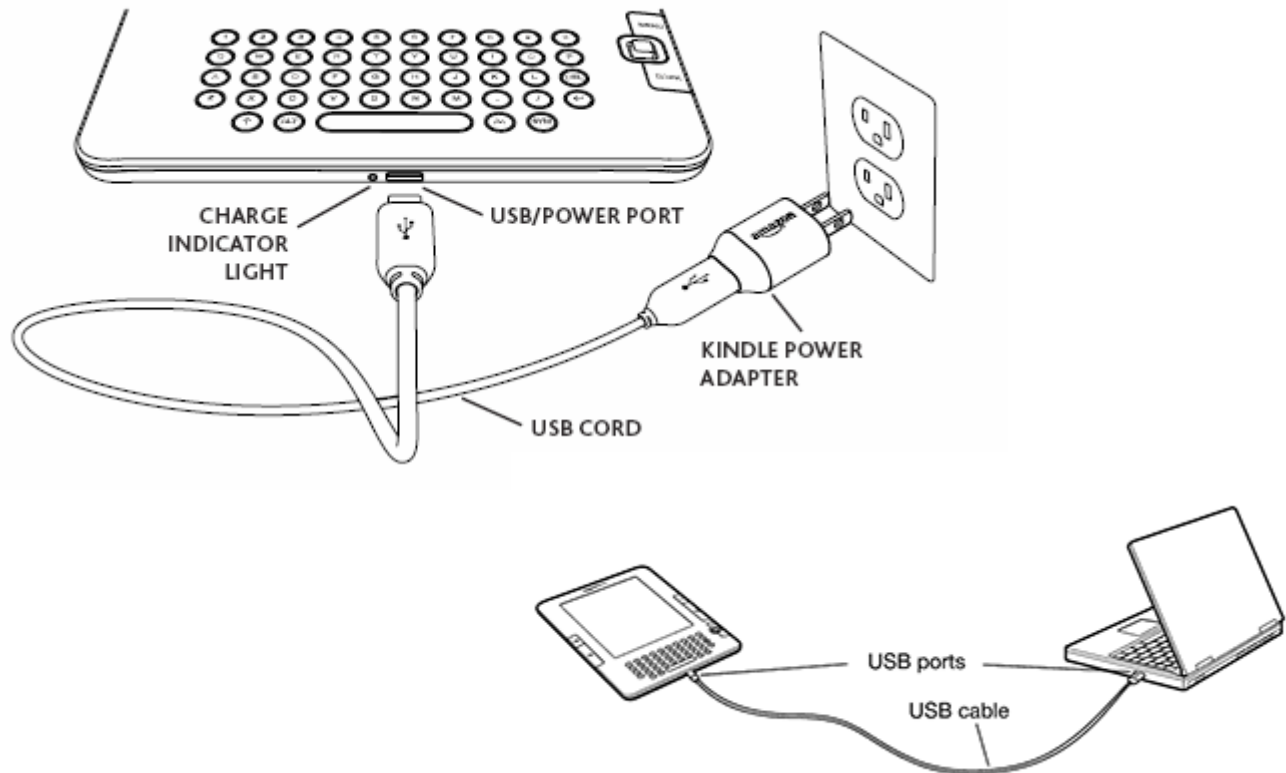

Kindle 2 Things To Know

The Kindle 2 is a e-book reading device that lets you wirelessly download and read digital books. The Kindle can also be used to access the Internet using a basic web browser, listen to audio books and MP3s, and view PDF documents

Charging the Kindle can be done either of two ways. Plug it into any AC power outlet, or use your computer 's USB port. A yellow light at the bottom of the Kindle will show that the Kindle is being charged. When the light turns green the Kindle is fully charged. It is not recommended that you use your Kindle while it is being charged.

Print size can be adjusted and the Kindle will also read text to you, although the voice is a bit mechanical.

To turn the Kindle on slide and release the power switch at the top of the device.

Use these buttons to get around:

5-Way Controller

Moves the on-screen cursor up and down or side to side. Selects an item or action when pressed.

Home

Shows content stored on your Kindle.

Menu

View bookmarks, sync & check for items, launch the basic web browser, and use text-to-speech among other actions