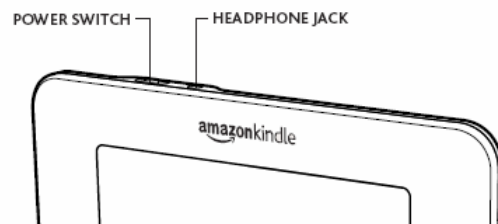

The Kindle uses e-ink technology that uses less power and less eye strain than backlit models. Battery life can be measured in days or weeks depending on how often you use it. It has 2 GB of memory, enough for thousands of books.

There is a built-in 3G Mobile Broadband (cellular modem) that is used to wirelessly download books that your school has purchased from Amazon. The Broadband connection will work just about anywhere and there are no connection charges. The separate WiFi connection is not required and should be left off to conserve battery life.

Print size can be adjusted and the Kindle will also read text to you, although the voice is a bit mechanical.

To turn the Kindle on slide and release the power switch at the top of the device.