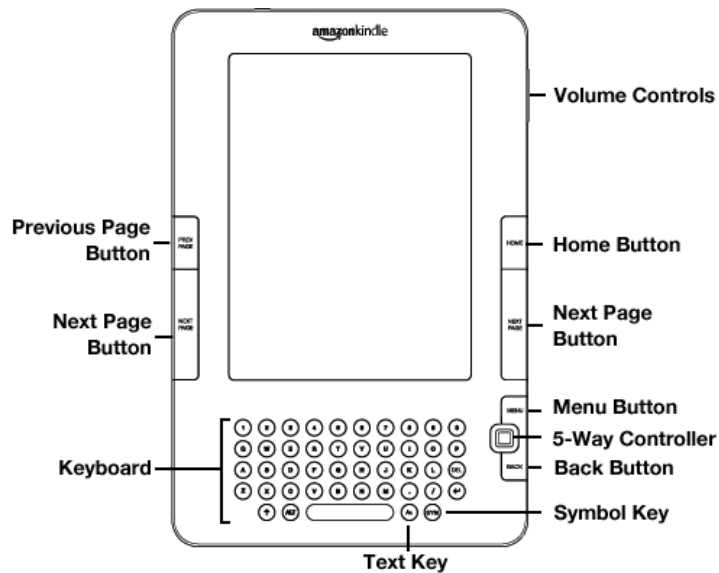

Use these buttons to get around:

5-Way Controller

Moves the on-screen cursor up and down or side to side. Selects an item or action when pressed.

Home

Shows content stored on your Kindle.

Menu

View bookmarks, sync & check for items, launch the basic web browser, and use text-to-speech among other actions

Next Page

Turns the page

Previous Page

Goes back one page

Back

Retraces your steps